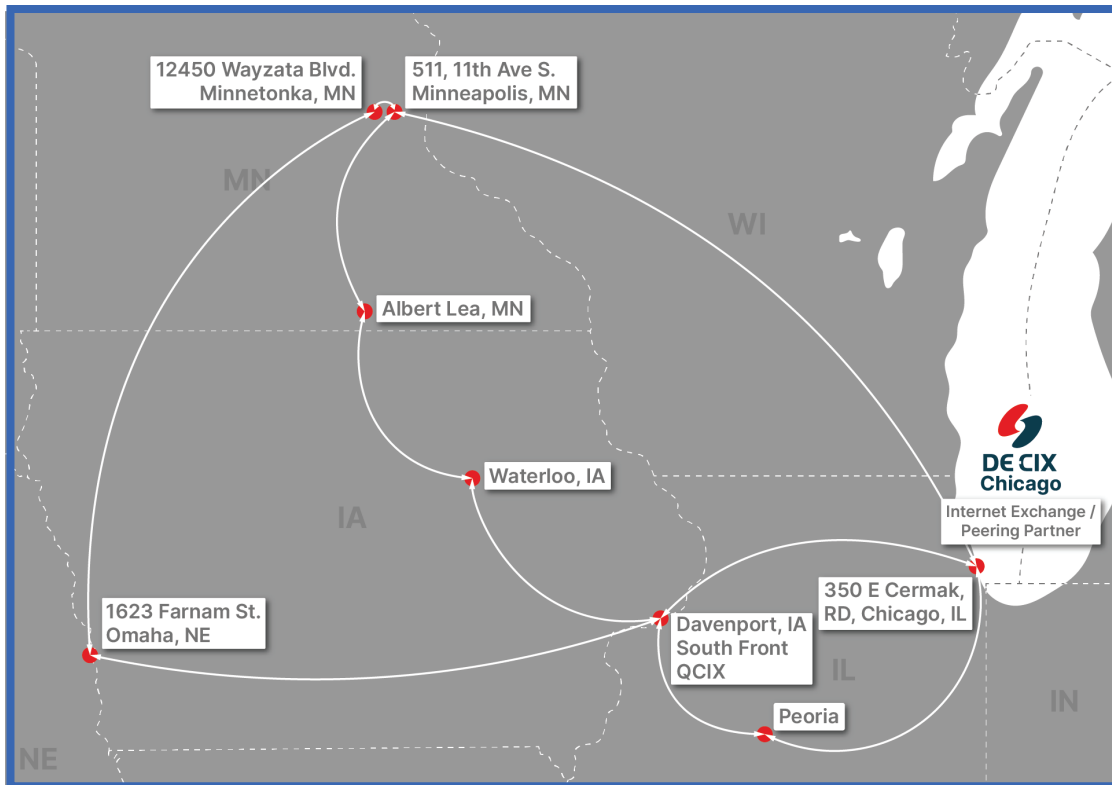

USI Core Network

Optimize your network with new Internet Exchange Options

Transport/Wave Services

- USI offers easy access to DE-CIX Chicago from all USI transport PoPs. Omaha, NE | Minneapolis, MN | Minnetonka, MN | Albert Lea, MN | Waterloo, IA | Davenport, IA | Peoria, IL
- Enhance your connectivity by adding DE-CIX Chicago to your peering plan to benefit from additional content networks not available through other regional exchanges.
- Peering at DE-CIX Chicago provides a diverse path, different switch fabrics from current IX connections, and additional PoPs for content networks which create redundancy and thus resiliency to outages.

Networks already connected at DE-CIX Chicago

Ready to connect?

Michael Dumas

mdumas@usinternet.com 952.253.3229

More questions?

north-america@de-cix.net